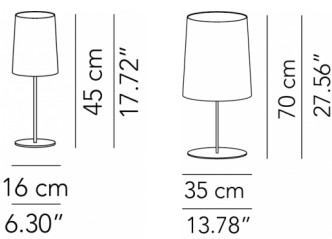

Technical features

products: Romeo Pendant lamp

design: ModoLuce R&D 2003

Pendant lamp - ø 25	ø 25 x 30 cm 1,3 kg	lamp type 1xE27 max watt 42 W HES	ROMESO025C01
Pendant lamp - ø 40	ø 40 x 45 cm 1,9 Kg	lamp type 1xE27 max watt 70 W HES	ROMESO040C01
Pendant lamp - ø 70	ø 70 x 72 cm 5 Kg	lamp type 4xE27 max watt 70 W HES	ROMESP070C02

Plissé

Plissé Ribbon

Wool

Fabric lampshade,
metal structure

IP20

* on demand

Technical features

products: Romeo Small table lamp

design: ModoLuce R&D 2003

Small table lamp	∅ 16 x 45 cm	lamp type 1xE14 max watt 42 W HES	ROMETP045C01
Table lamp	∅ 35 x 70 cm	lamp type 1xE27 max watt 70 W HES	ROMETA070C01

Geblackl technical features

products: Romeo