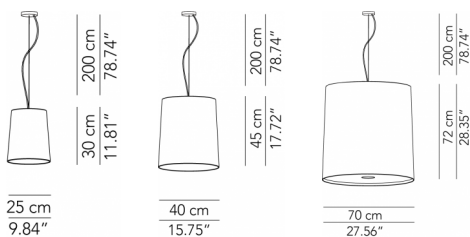

Plissé

Plissé Ribbon

Wool

Fabric lampshade,
metal structure

IP20

Ceiling rose detail

* on demand

** cable on measure

Technical features

products: Romeo Pendant lamp

design: ModoLuce R&D 2003

Pendant lamp - ø 25	ø 25 x 30 cm 1,3 kg	lamp type 1xE27 max watt 42 W HES	ROMESO025C01
Pendant lamp - ø 40	ø 40 x 45 cm 1,9 Kg	lamp type 1xE27 max watt 70 W HES	ROMESO040C01
Pendant lamp - ø 70	ø 70 x 72 cm 5 Kg	lamp type 4xE27 max watt 70 W HES	ROMESP070C02

design: ModoLuce R&D 2003

Small table lamp	∅ 16 x 45 cm	lamp type 1xE14 max watt 42 W HES	ROMETP045C01
Table lamp	∅ 35 x 70 cm	lamp type 1xE27 max watt 70 W HES	ROMETA070C01

Geblackl technical features

products: Romeo