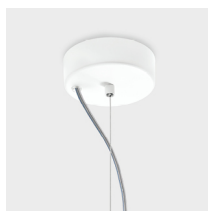

Geblackl technical features

products: Romeo

design: ModoLuce R&D 2003

Finiture

Colori

Nickel

Tessuti diffusore

Cotton

Plissé

Plissé Ribbon

Wool

Fabric lampshade,
metal structure

IP20

Ceiling rose detail

* on demand

** cable on measure

Technical features

products: Romeo Pendant lamp

design: ModoLuce R&D 2003

Pendant lamp - ø 25	ø 25 x 30 cm 1,3 kg	lamp type 1xE27 max watt 42 W HES	ROMESO025C01
Pendant lamp - ø 40	ø 40 x 45 cm 1,9 Kg	lamp type 1xE27 max watt 70 W HES	ROMESO040C01
Pendant lamp - ø 70	ø 70 x 72 cm 5 Kg	lamp type 4xE27 max watt 70 W HES	ROMESP070C02

Plissé

Plissé Ribbon

Wool

Fabric lampshade,
metal structure

IP20

* on demand

Technical features

products: Romeo Small table lamp